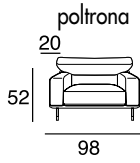

designer: Stefano Conficconi