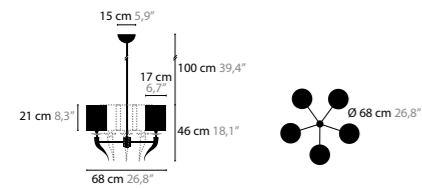

LOVING ARMS

LOVING ARMS IS A REGISTERED DESIGN BY COEN MUNSTERS 2008

11610 H5