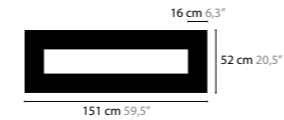

## SKY CYCLES LINE / RECTANGLE

SKY CYCLES IS A REGISTERED DESIGN BY COEN MUNSTERS 2016

12540 / 12541 / 12542 H5

12546 / 12547 / 12548 H8

12552 / 12553 / 12554 H12

12558 > 12560 H16

12564 > 12566 H29

12450 > 12452 H16