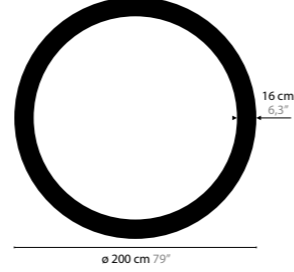

12428 > 12430 H17