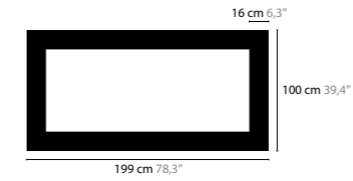

12456 > 12458 H26

SKY CYCLES H5 BASE: 5 X G9 / 220V / MAX. 40W
12540 WITH CRYSTAL COLORS 02
12541 WITH SPECTRA® CRYSTAL COLORS 02
12542 WITH SWAROVSKI® STRASS® COLORS 02

LINE

SKY CYCLES H8 BASE: 8 X G9 / 220V / MAX. 40W
12546 WITH CRYSTAL COLORS 02
12547 WITH SPECTRA® CRYSTAL COLORS 02
12548 WITH SWAROVSKI® STRASS® COLORS 02

LINE

SKY CYCLES H12 BASE: 12 X G9 / 220V / MAX. 40W
12552 WITH CRYSTAL COLORS 02
12553 WITH SPECTRA® CRYSTAL COLORS 02
12554 WITH SWAROVSKI® STRASS® COLORS 02

LINE

SKY CYCLES H16 BASE: 16 X G9 / 220V / MAX. 40W
12558 WITH CRYSTAL COLORS 02
12559 WITH SPECTRA® CRYSTAL COLORS 02
12560 WITH SWAROVSKI® STRASS® COLORS 02

LINE

SKY CYCLES H29 BASE: 29 X G9 / 220V / MAX. 40W
12564 WITH CRYSTAL COLORS 02
12565 WITH SPECTRA® CRYSTAL COLORS 02
12566 WITH SWAROVSKI® STRASS® COLORS 02

LINE

SKY CYCLES H16 BASE: 16 X G9 / 220V / MAX. 40W
12450 WITH CRYSTAL COLORS 02
12451 WITH SPECTRA® CRYSTAL COLORS 02
12452 WITH SWAROVSKI® STRASS® COLORS 02

RECTANGLE

SKY CYCLES H26 BASE: 26 X G9 / 220V / MAX. 40W
12456 WITH CRYSTAL COLORS 02
12457 WITH SPECTRA® CRYSTAL COLORS 02
12458 WITH SWAROVSKI® STRASS® COLORS 02

RECTANGLE

COLORS 02 CHROME
CHROME