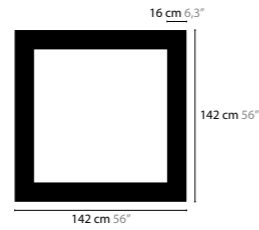

12512 > 12514 H24

12518 > 12520 H32

**SKY CYCLES H6** BASE: 6 X G9 / 220V / MAX. 40W  
**12410** WITH CRYSTAL COLORS 02  
**12411** WITH SPECTRA® CRYSTAL COLORS 02  
**12412** WITH SWAROVSKI® STRASS® COLORS 02