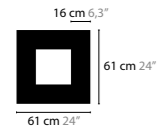

12500 > 12502 H8