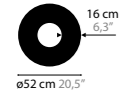

SKY CYCLES ROUND / SQUARE

SKY CYCLES IS A REGISTERED DESIGN BY COEN MUNSTERS 2016

12410 > 12412 H6