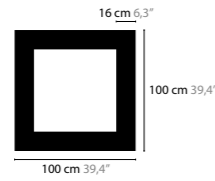

12512 > 12514 H24

12518 > 12520 H32

**SKY CYCLES H6** BASE: 6 X G9 / 220V / MAX. 40W  
**12410** WITH CRYSTAL COLORS 02  
**12411** WITH SPECTRA® CRYSTAL COLORS 02  
**12412** WITH SWAROVSKI® STRASS® COLORS 02