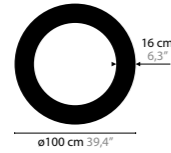

12416 > 12418 H12