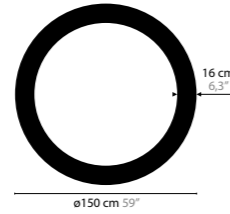

12422 > 12424 H12