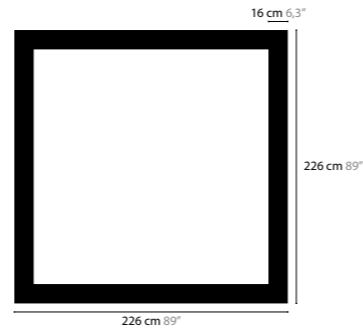

12512 > 12514 H24

12518 > 12520 H32

**SKY CYCLES H6** BASE: 6 X G9 / 220V / MAX. 40W  
**12410** WITH CRYSTAL COLORS 02  
**12411** WITH SPECTRA® CRYSTAL COLORS 02  
**12412** WITH SWAROVSKI® STRASS® COLORS 02