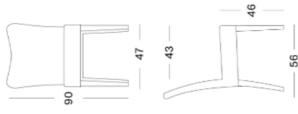

CLASSICS

MELISSA DINING CHAIR

SEAT lloyd loom seat
colour as shown; pure white
other colours see page 114 - 115

BASE painted hardwood

CUSHIONS 4 cm polyether foam filling

FABRICS see page 112 - 113

CHESTER DINING CHAIR