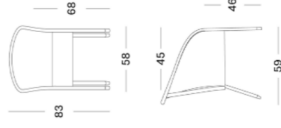

VICTOR DINING CHAIR

SEAT lloyd loom seat
colour as shown; snow wash
other colours see page 114 - 115

BASE painted rattan

CUSHIONS 4 cm polyether foam filling

FABRICS see page 112 - 113