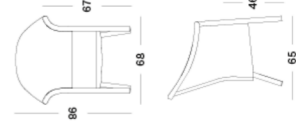

MELISSA DINING CHAIR BROKEN WHITE