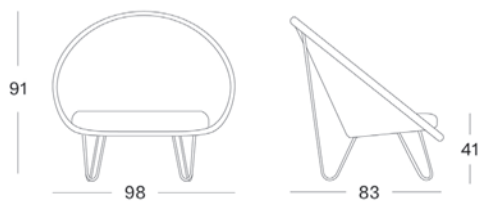

Displayed products

- Joe counter stool
  - black sled base (CS006)
  - matt sled base (CS005)
  - oak base (CS013)
  - black wood base (CS413)
- Joe bar stool
  - black sled base (BS006)
  - matt sled base (BS007)
  - oak base (BS013)
  - black wood base (BS413)
- Joe cocoon
  - black base (CH060)
  - matt base (CH059)
  - deluxe black base (CH073)
  - deluxe matt base (CH074)
- Joe lounge
  - black base (CH141)
  - matt base (CH041)

Joe counter stool sled base