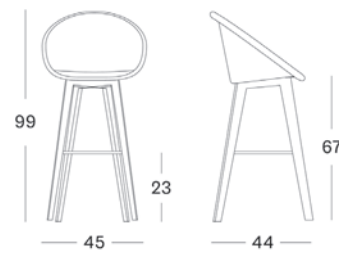

Joe counter stool oak & black wood base