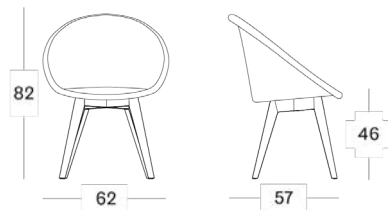

Dimensions

Joe dining chair sled base

Joe dining chair steel A base

Joe dining chair oak & black wood base

Joe dining chair cantilever base

Joe dining chair swivel base

Displayed products

- Joe counter stool
 - black sled base (CS006)
 - matt sled base (CS005)
 - oak base (CS013)
 - black wood base (CS413)
- Joe bar stool
 - black sled base (BS006)
 - matt sled base (BS007)
 - oak base (BS013)
 - black wood base (BS413)
- Joe cocoon
 - black base (CH060)
 - matt base (CH059)
 - deluxe black base (CH073)
 - deluxe matt base (CH074)
- Joe lounge
 - black base (CH141)
 - matt base (CH041)