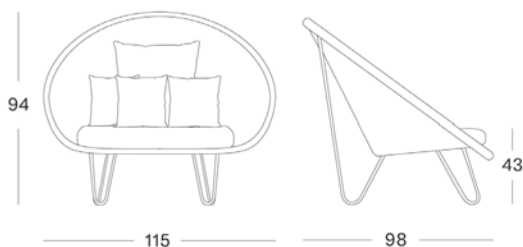

Dimensions

Joe dining chair sled base

Joe dining chair steel A base

Joe dining chair oak & black wood base

Joe dining chair cantilever base

Joe dining chair swivel base

Displayed products

- Joe counter stool
 - black sled base (CS006)
 - matt sled base (CS005)
 - oak base (CS013)
 - black wood base (CS413)
- Joe bar stool
 - black sled base (BS006)
 - matt sled base (BS007)
 - oak base (BS013)
 - black wood base (BS413)
- Joe cocoon
 - black base (CH060)
 - matt base (CH059)
 - deluxe black base (CH073)
 - deluxe matt base (CH074)
- Joe lounge
 - black base (CH141)
 - matt base (CH041)

Joe counter stool sled base

Joe counter stool oak & black wood base

Joe bar stool sled base

Joe bar stool oak & black wood base

Joe cocoon

Joe lounge

JOE DINING CHAIR BLACK SLED BASE
BLACK

JOE DINING CHAIR WHITE SLED BASE
PURE WHITE