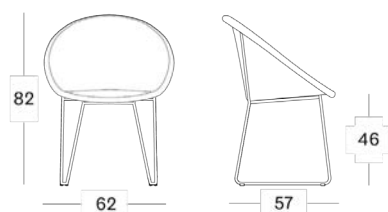

Available seat colours

Available bases

Cushion thickness:

- Dining chair: 2 cm
- Cocoon: 8 cm
- Lounge: 12 cm
- All cushions come with piping.

Cushion code:

- C*077 (Joe dining chairs)
- C*043 (Joe cocoon)
- C*096 (Joe lounge)

Displayed products

- Joe dining chair
 - black sled base (DC039)
 - white sled base (DC041)
 - matt sled base (DC038)
 - steel A base (DC036)
 - oak base (DC065)
 - black wood base (DC465)
 - black cantilever base (DC083)
 - matt cantilever base (DC183)
 - swivel base (DC093)

Dimensions

Joe dining chair sled base

Joe dining chair steel A base

Joe dining chair oak & black wood base

Joe dining chair cantilever base

Joe dining chair swivel base

Displayed products

- Joe counter stool
 - black sled base (CS006)
 - matt sled base (CS005)
 - oak base (CS013)
 - black wood base (CS413)
- Joe bar stool
 - black sled base (BS006)
 - matt sled base (BS007)
 - oak base (BS013)
 - black wood base (BS413)
- Joe cocoon
 - black base (CH060)
 - matt base (CH059)
 - deluxe black base (CH073)
 - deluxe matt base (CH074)
- Joe lounge
 - black base (CH141)
 - matt base (CH041)