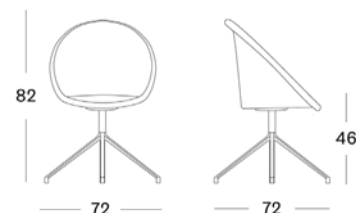

Displayed products

- Joe dining chair
 - black sled base (DC039)
 - white sled base (DC041)
 - matt sled base (DC038)
 - steel A base (DC036)
 - oak base (DC065)
 - black wood base (DC465)
 - black cantilever base (DC083)
 - matt cantilever base (DC183)
 - swivel base (DC093)

Dimensions

Joe dining chair sled base

Joe dining chair steel A base

Joe dining chair oak & black wood base

Joe dining chair cantilever base

Joe dining chair swivel base

Displayed products

- Joe counter stool
 - black sled base (CS006)
 - matt sled base (CS005)
 - oak base (CS013)
 - black wood base (CS413)
- Joe bar stool
 - black sled base (BS006)
 - matt sled base (BS007)
 - oak base (BS013)
 - black wood base (BS413)
- Joe cocoon
 - black base (CH060)
 - matt base (CH059)
 - deluxe black base (CH073)
 - deluxe matt base (CH074)
- Joe lounge
 - black base (CH141)
 - matt base (CH041)