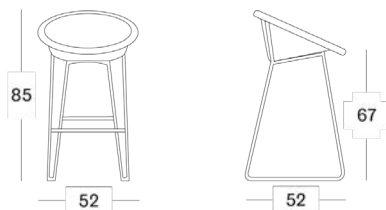

Displayed products

- Joe counter stool
  - black sled base (CS006)
  - matt sled base (CS005)
  - oak base (CS013)
  - black wood base (CS413)
- Joe bar stool
  - black sled base (BS006)
  - matt sled base (BS007)
  - oak base (BS013)
  - black wood base (BS413)
- Joe cocoon
  - black base (CH060)
  - matt base (CH059)
  - deluxe black base (CH073)
  - deluxe matt base (CH074)
- Joe lounge
  - black base (CH141)
  - matt base (CH041)

Joe counter stool sled base