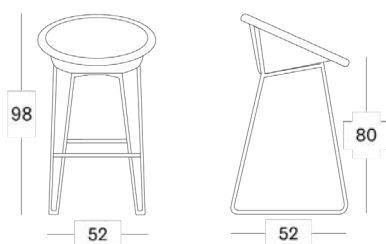

Joe cocoon

Joe bar stool sled base