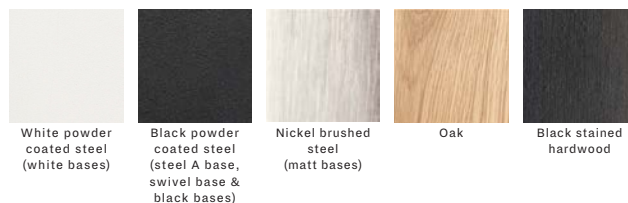

Available bases