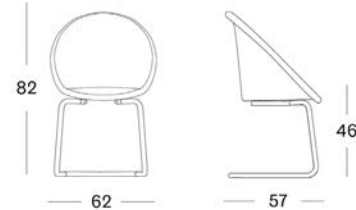

Dimensions

Joe dining chair sled base

Joe dining chair steel A base

Joe dining chair oak & black wood base

Joe dining chair cantilever base

Joe dining chair swivel base

Displayed products

- Joe counter stool
 - black sled base (CS006)
 - matt sled base (CS005)
 - oak base (CS013)
 - black wood base (CS413)
- Joe bar stool
 - black sled base (BS006)
 - matt sled base (BS007)
 - oak base (BS013)
 - black wood base (BS413)
- Joe cocoon
 - black base (CH060)
 - matt base (CH059)
 - deluxe black base (CH073)
 - deluxe matt base (CH074)
- Joe lounge
 - black base (CH141)
 - matt base (CH041)