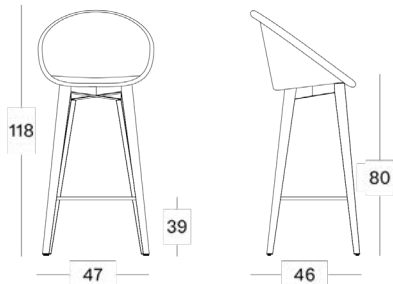

Joe bar stool oak & black wood base